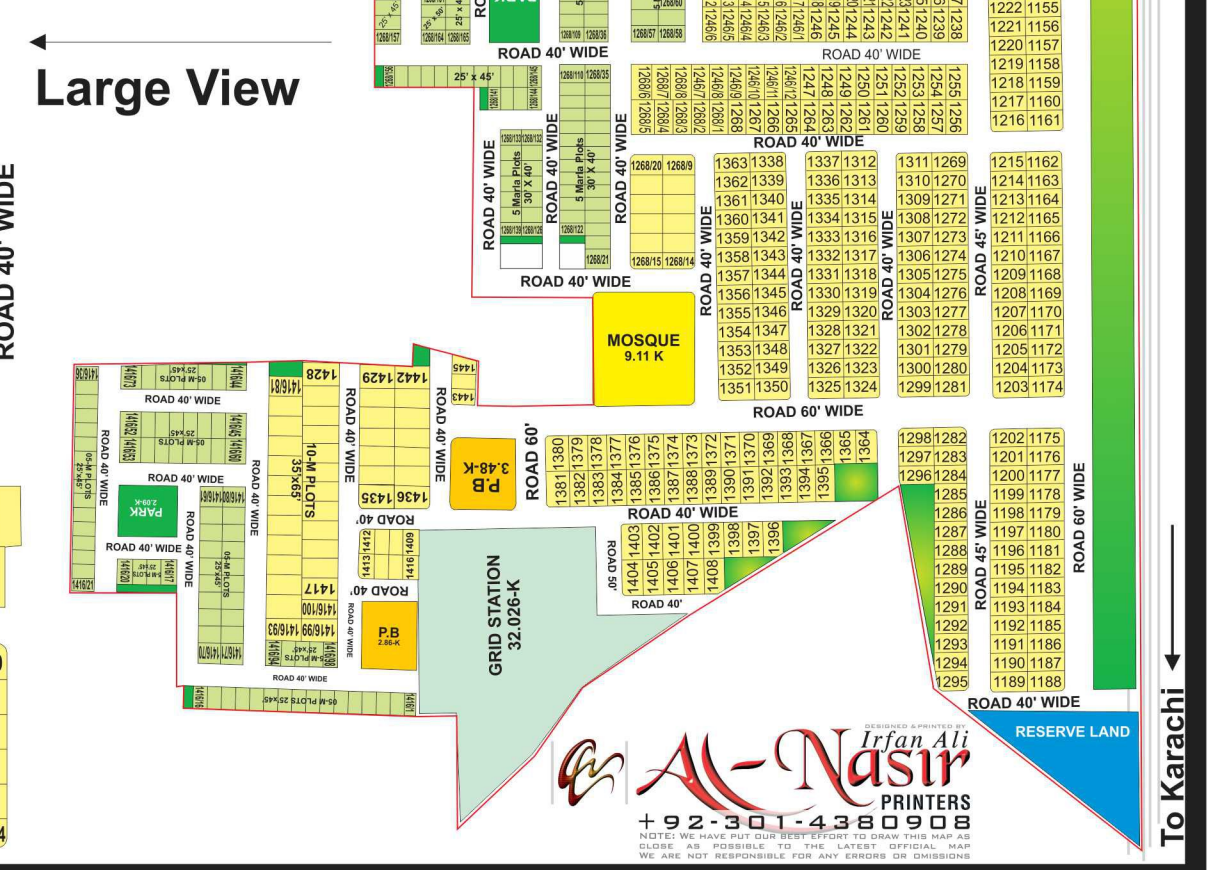

To Karachi To Lahore